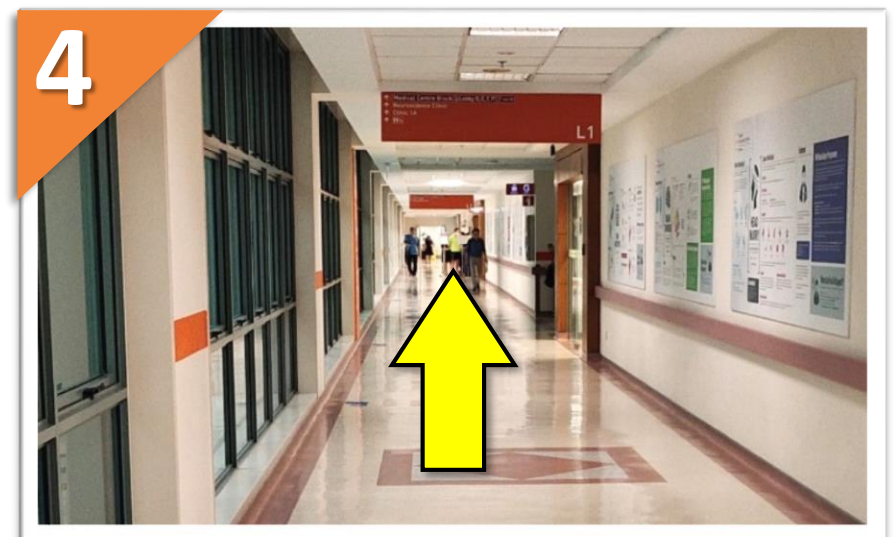

Getting to

NNI Neuroscience Clinic

From TTSH Ward Block Entrance

1. Turn right before
Information Counter

2. Walk straight till end of
corridor to NNI Block (Orange)

3. Turn left

4. Walk straight till
end of corridor