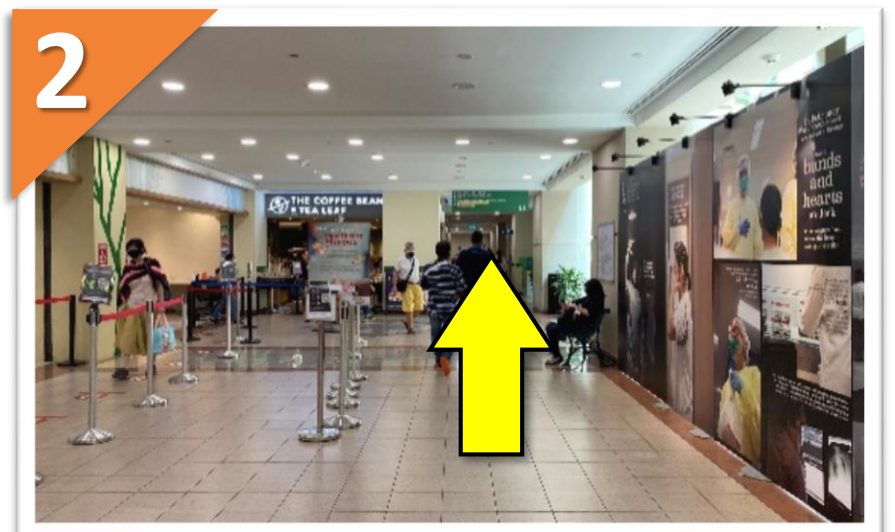

Look out for the
orange signs and arrows!

Getting to

NNI Neuroscience Clinic

From TTSH Car Park (Lobby C)

1. Exit from Lobby C and locate Mr Bean

2. From Mr Bean, walk straight towards Coffee Bean

3. Continue straight till end of corridor. Turn left