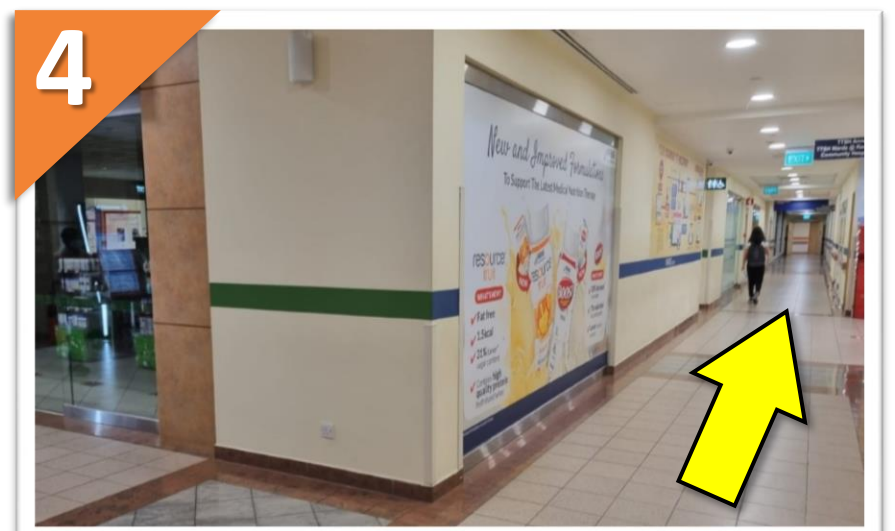

Look out for the
orange signs and arrows!

Getting to

NNI Neuroscience Clinic

From TTSH Car Park (Lobby C)

1. Exit from Lobby C and locate Mr Bean

2. From Mr Bean, walk straight towards Coffee Bean

3. Continue straight till end of corridor. Turn left