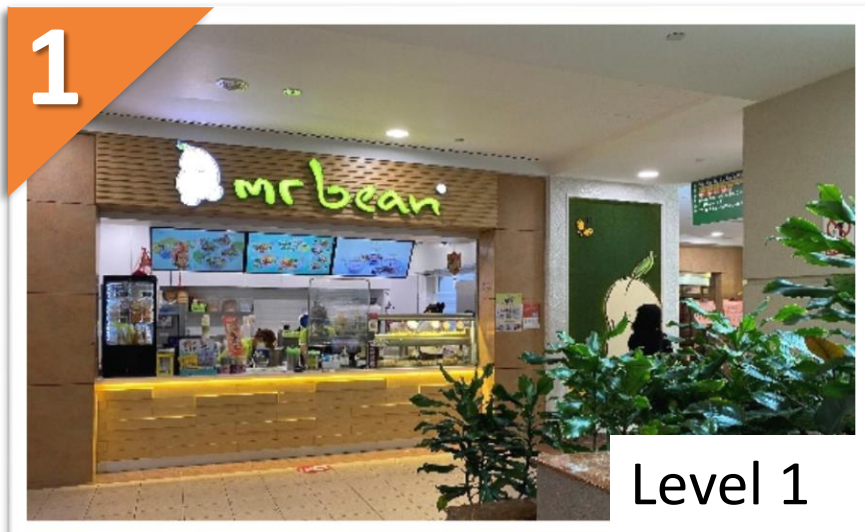

Look out for the
orange signs and arrows!

Getting to

NNI Neuroscience Clinic

From TTSH Car Park (Lobby C)

1. Exit from Lobby C and locate Mr Bean

2. From Mr Bean, walk straight towards Coffee Bean

3. Continue straight till end of corridor. Turn left