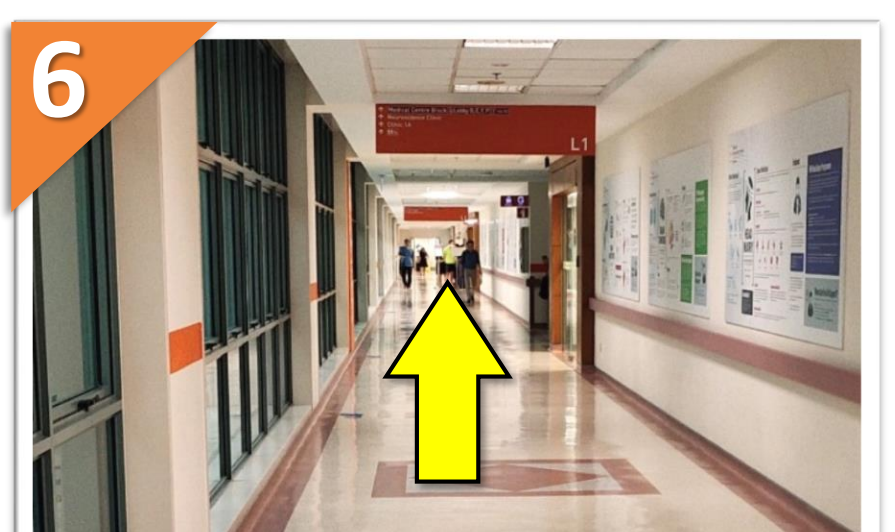

Look out for the
orange signs and arrows!

Getting to

NNI Neuroscience Clinic

From TTSH Car Park (Lobby C)

1. Exit from Lobby C and locate Mr Bean

2. From Mr Bean, walk straight towards Coffee Bean

3. Continue straight till end of corridor. Turn left

4. Walk straight till end of corridor to NNI Block (Orange)

5. Turn left.
Walk straight to Lobby G

6. Walk straight till end of corridor

Getting to

NNI Neuroscience Clinic

From TTSH Car Park (Lobby C)

7. NNI Neuroscience Clinic
is on the right