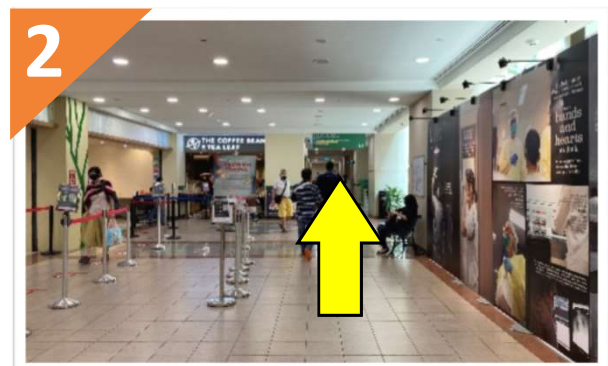

# NNI Neuroscience Clinic

From TTSH Car Park (Lobby C)

1. Exit from Lobby C and locate Mr Bean

2. From Mr Bean, walk straight towards Coffee Bean

3. Continue straight till end of corridor. Turn left

4. Walk straight till end of corridor to NNI Block (Orange)

5. Turn left.  
Walk straight to Lobby G

6. Walk straight till  
end of corridor

Getting to