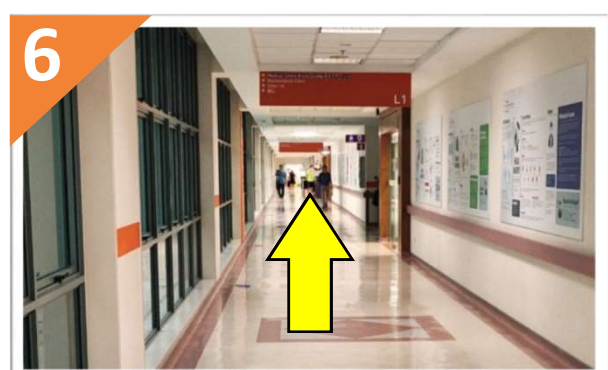

# NNI Neuroscience Clinic

From TTSH Car Park (Lobby C)

1. Exit from Lobby C and locate Mr Bean

2. From Mr Bean, walk straight towards Coffee Bean

3. Continue straight till end of corridor. Turn left

4. Walk straight till end of corridor to NNI Block (Orange)

5. Turn left.  
Walk straight to Lobby G

6. Walk straight till  
end of corridor

Getting to