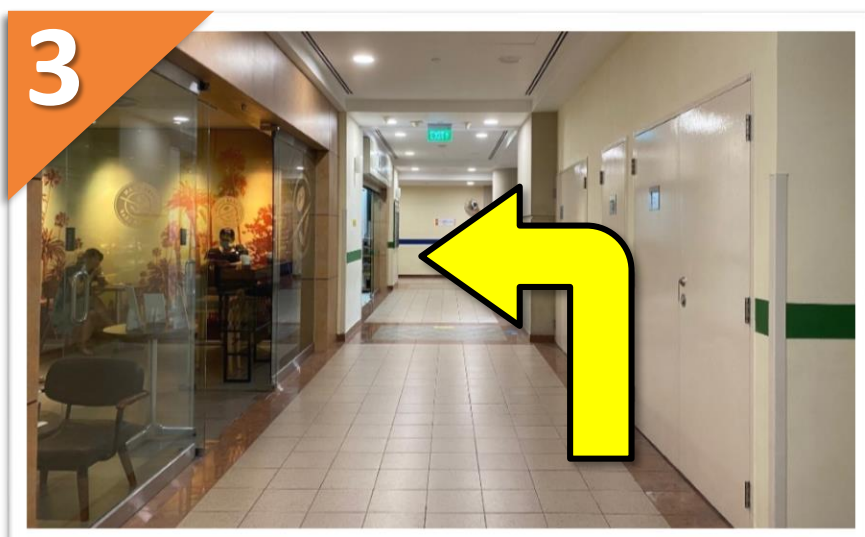

Look out for the
orange signs and arrows!

Getting to

NNI Neuroscience Clinic

From TTSH Car Park (Lobby B)

1. Exit from Lobby B and locate Coffee Bean

2. Facing Coffee Bean, turn right

3. Walk straight till end of corridor. Turn left

4. Walk straight till end of corridor to NNI Block (Orange)

5. Turn left.
Walk straight to Lobby G

6. Walk straight till
end of corridor

Getting to

NNI Neuroscience Clinic

From TTSH Car Park (Lobby B)

7. NNI Neuroscience Clinic
is on the right