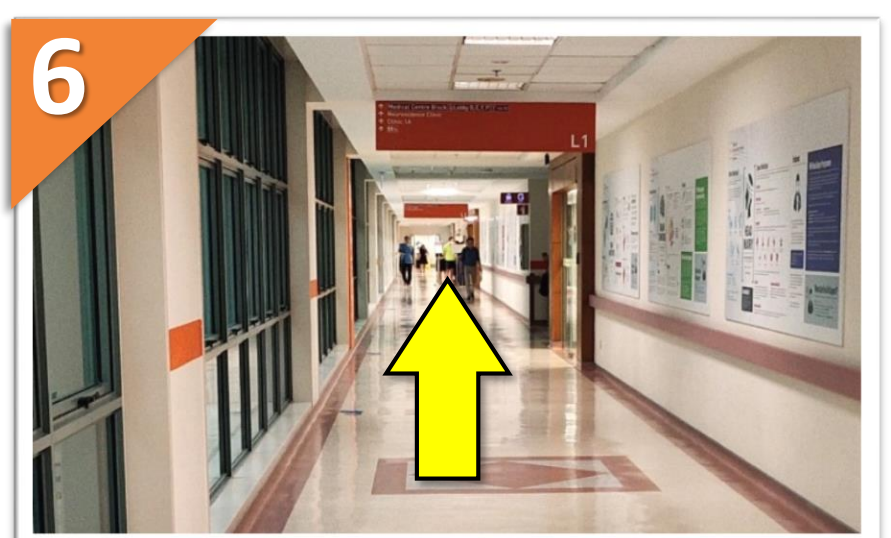

Look out for the
orange signs and arrows!

Getting to

NNI Neuroscience Clinic

From TTSH Car Park (Lobby B)

1. Exit from Lobby B and locate Coffee Bean

2. Facing Coffee Bean, turn right

3. Walk straight till end of corridor. Turn left

4. Walk straight till end of corridor to NNI Block (Orange)

5. Turn left.
Walk straight to Lobby G

6. Walk straight till
end of corridor

Getting to

NNI Neuroscience Clinic

From TTSH Car Park (Lobby B)

7. NNI Neuroscience Clinic
is on the right