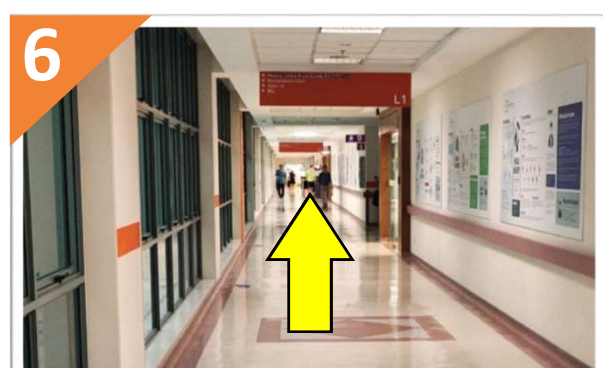

Getting to

NNI Neuroscience Clinic

From TTSH Car Park (Lobby B)

1. Exit from Lobby B and locate Coffee Bean

2. Facing Coffee Bean, turn right

3. Walk straight till end of corridor. Turn left

4. Walk straight till end of corridor to NNI Block (Orange)

5. Turn left.
Walk straight to Lobby G

6. Walk straight till
end of corridor

Getting to

NNI Neuroscience Clinic

From TTSH Car Park (Lobby B)

7. NNI Neuroscience Clinic
is on the right