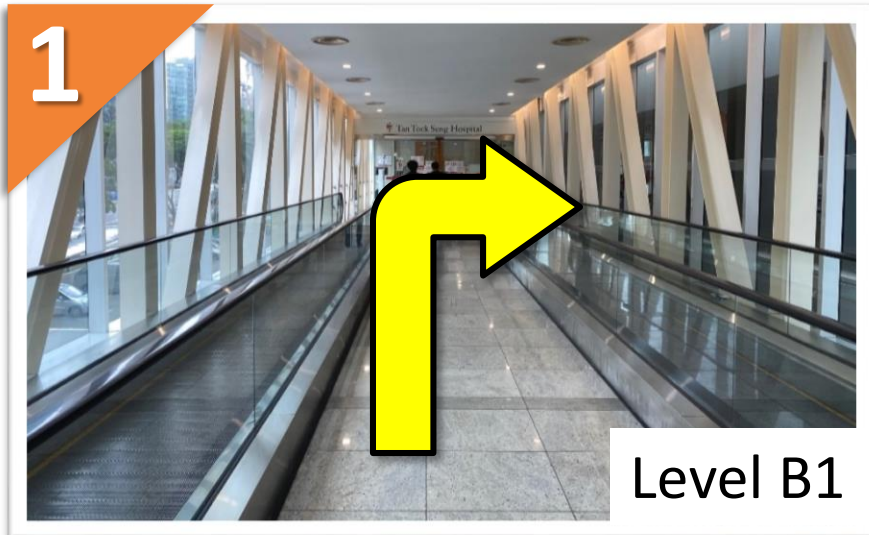

Getting to

NNI Neuroscience Clinic

From Link Bridge (via Square2)

1. Walk straight till end of corridor. Turn right

2. Turn left into Lobby F

3. Take lift at Lobby F to Level 1

4. Exit lift at Level 1. Turn right

5. Walk straight. **Neuroscience Clinic** is on the left