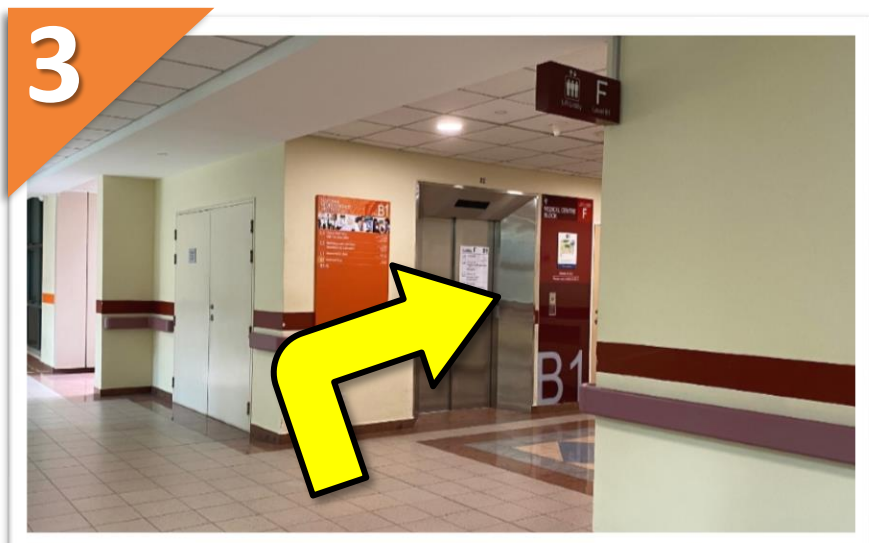

Getting to

NNI Neuroscience Clinic

From Link Bridge (via Square2)

1. Walk straight till end of corridor. Turn right

2. Turn left into Lobby F

3. Take lift at Lobby F to Level 1

4. Exit lift at Level 1. Turn right

5. Walk straight. **Neuroscience Clinic** is on the left